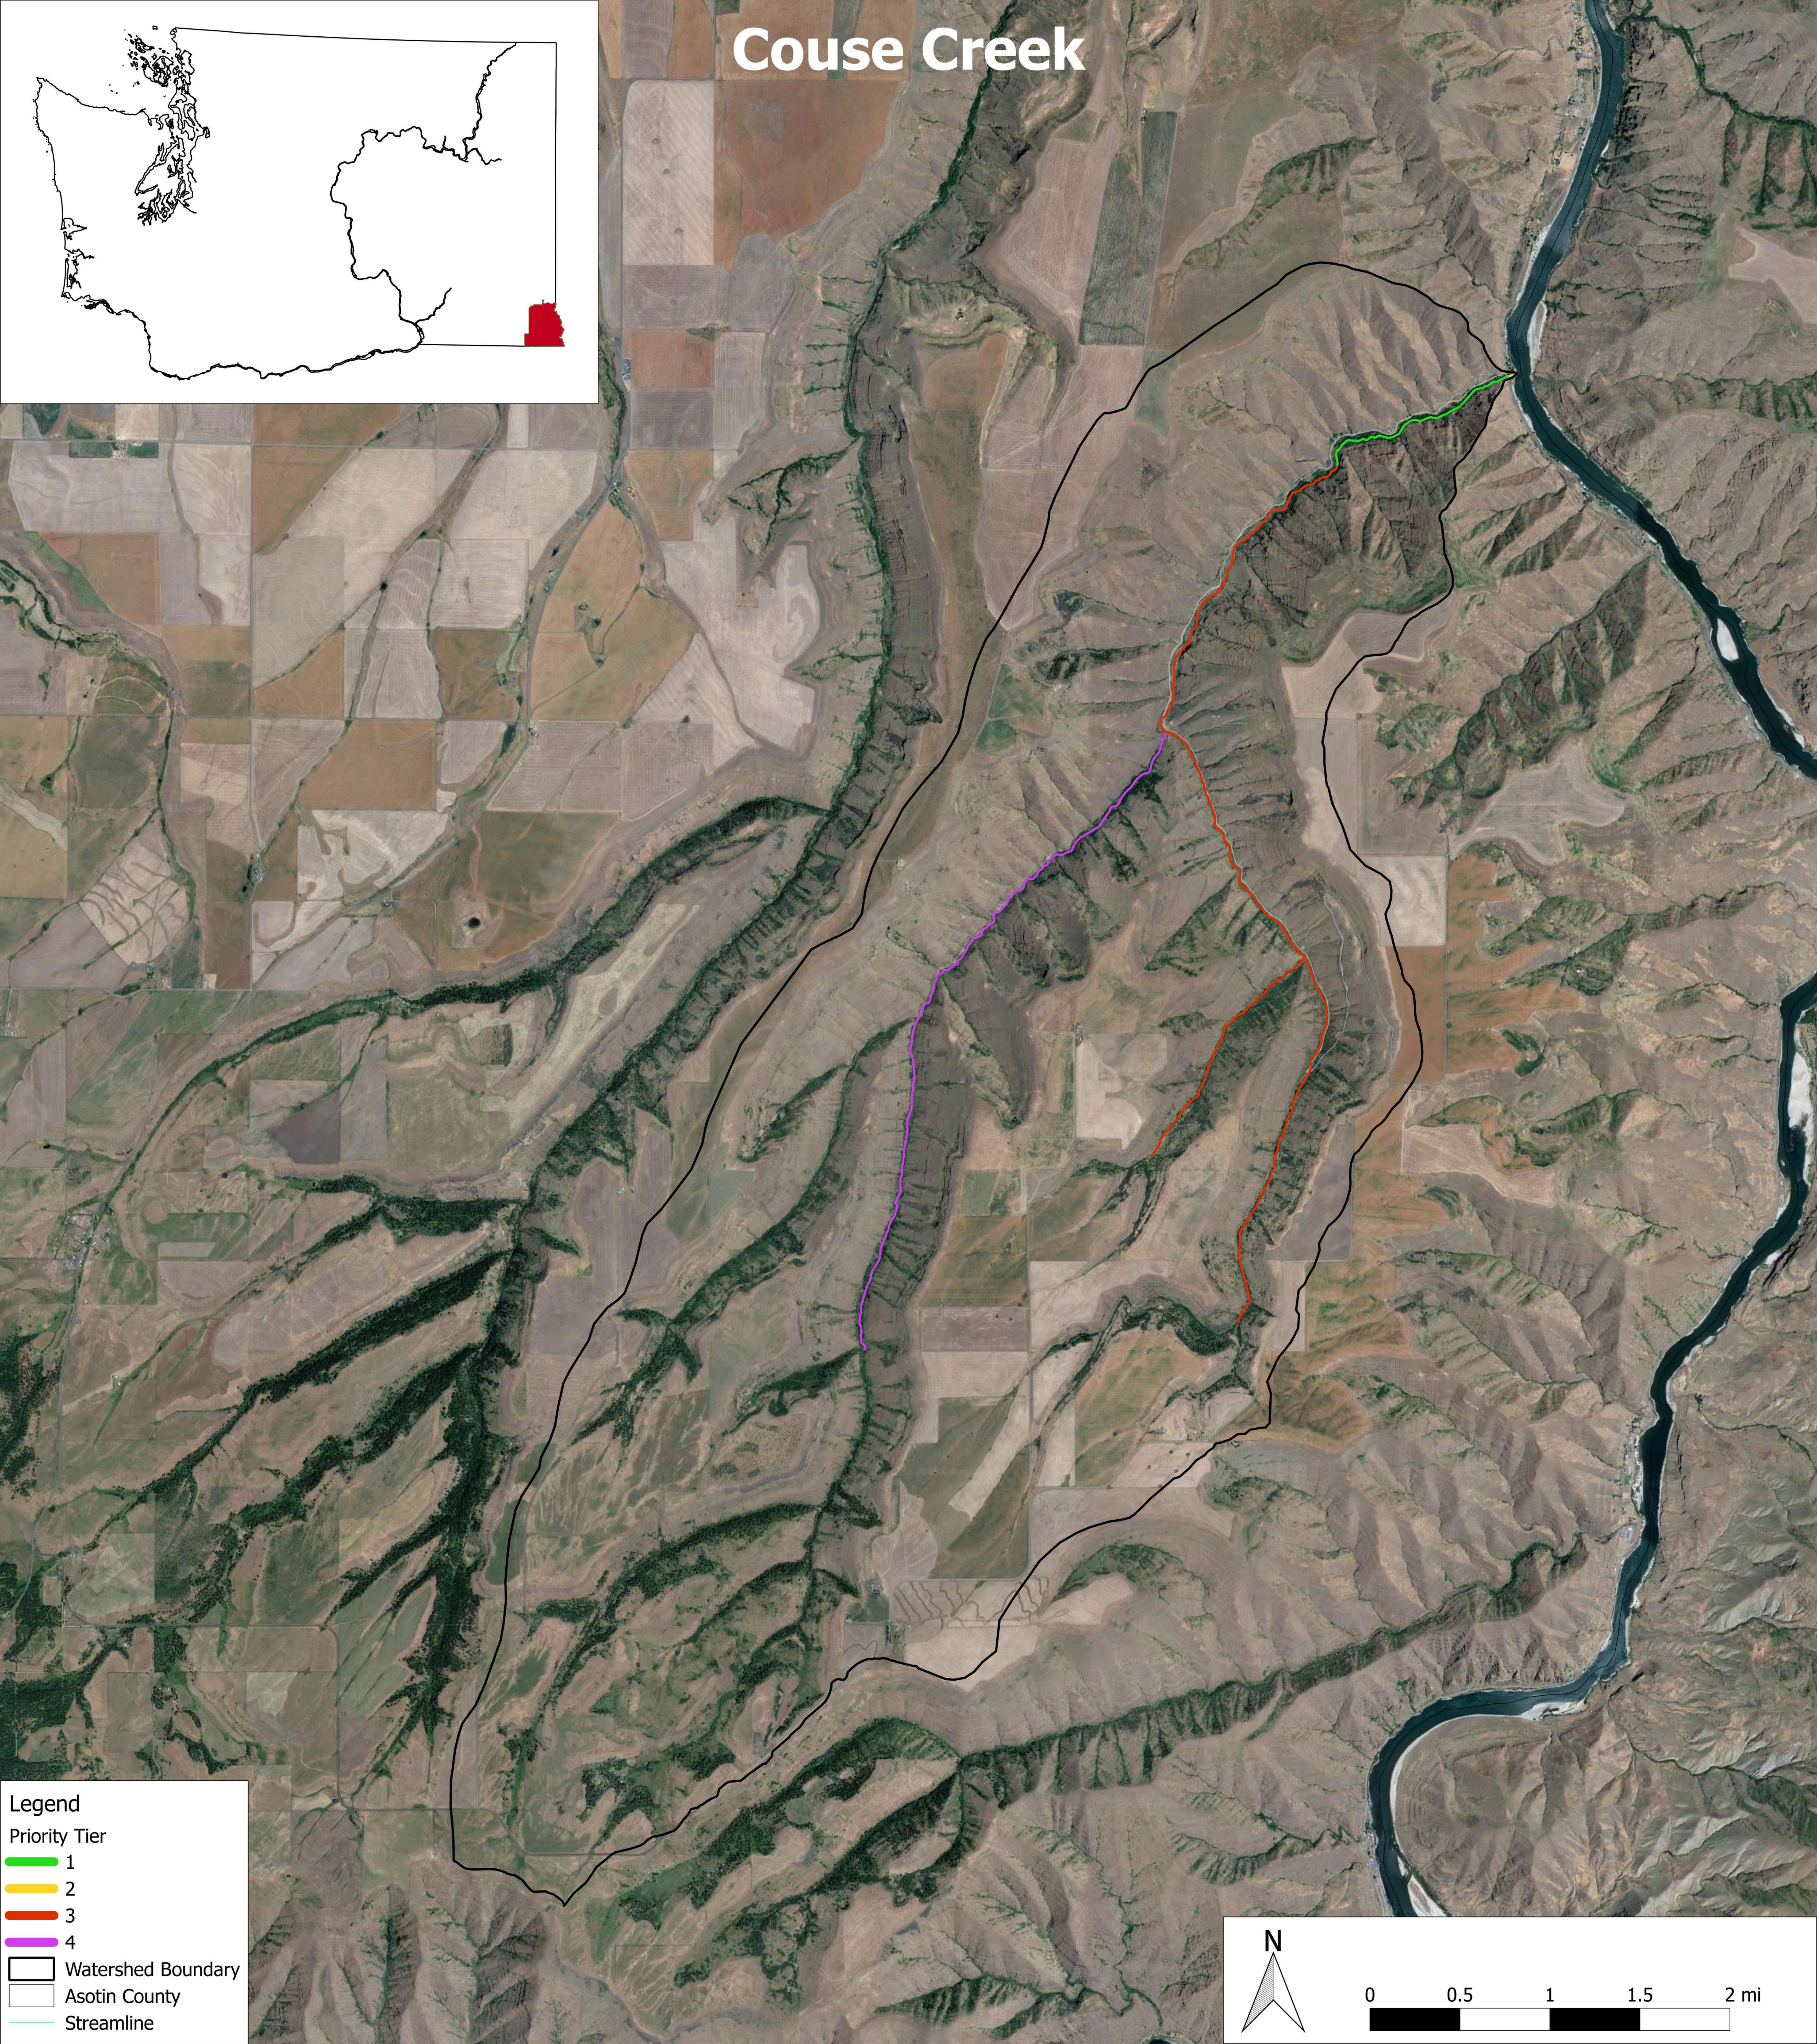

Couse Creek

Legend

Priority Tier

- 1 (Green line)
- 2 (Yellow line)
- 3 (Orange line)
- 4 (Purple line)

Watershed Boundary (Black line)

Asotin County (White box)

Streamline (Blue line)

N

0 0.5 1 1.5 2 mi