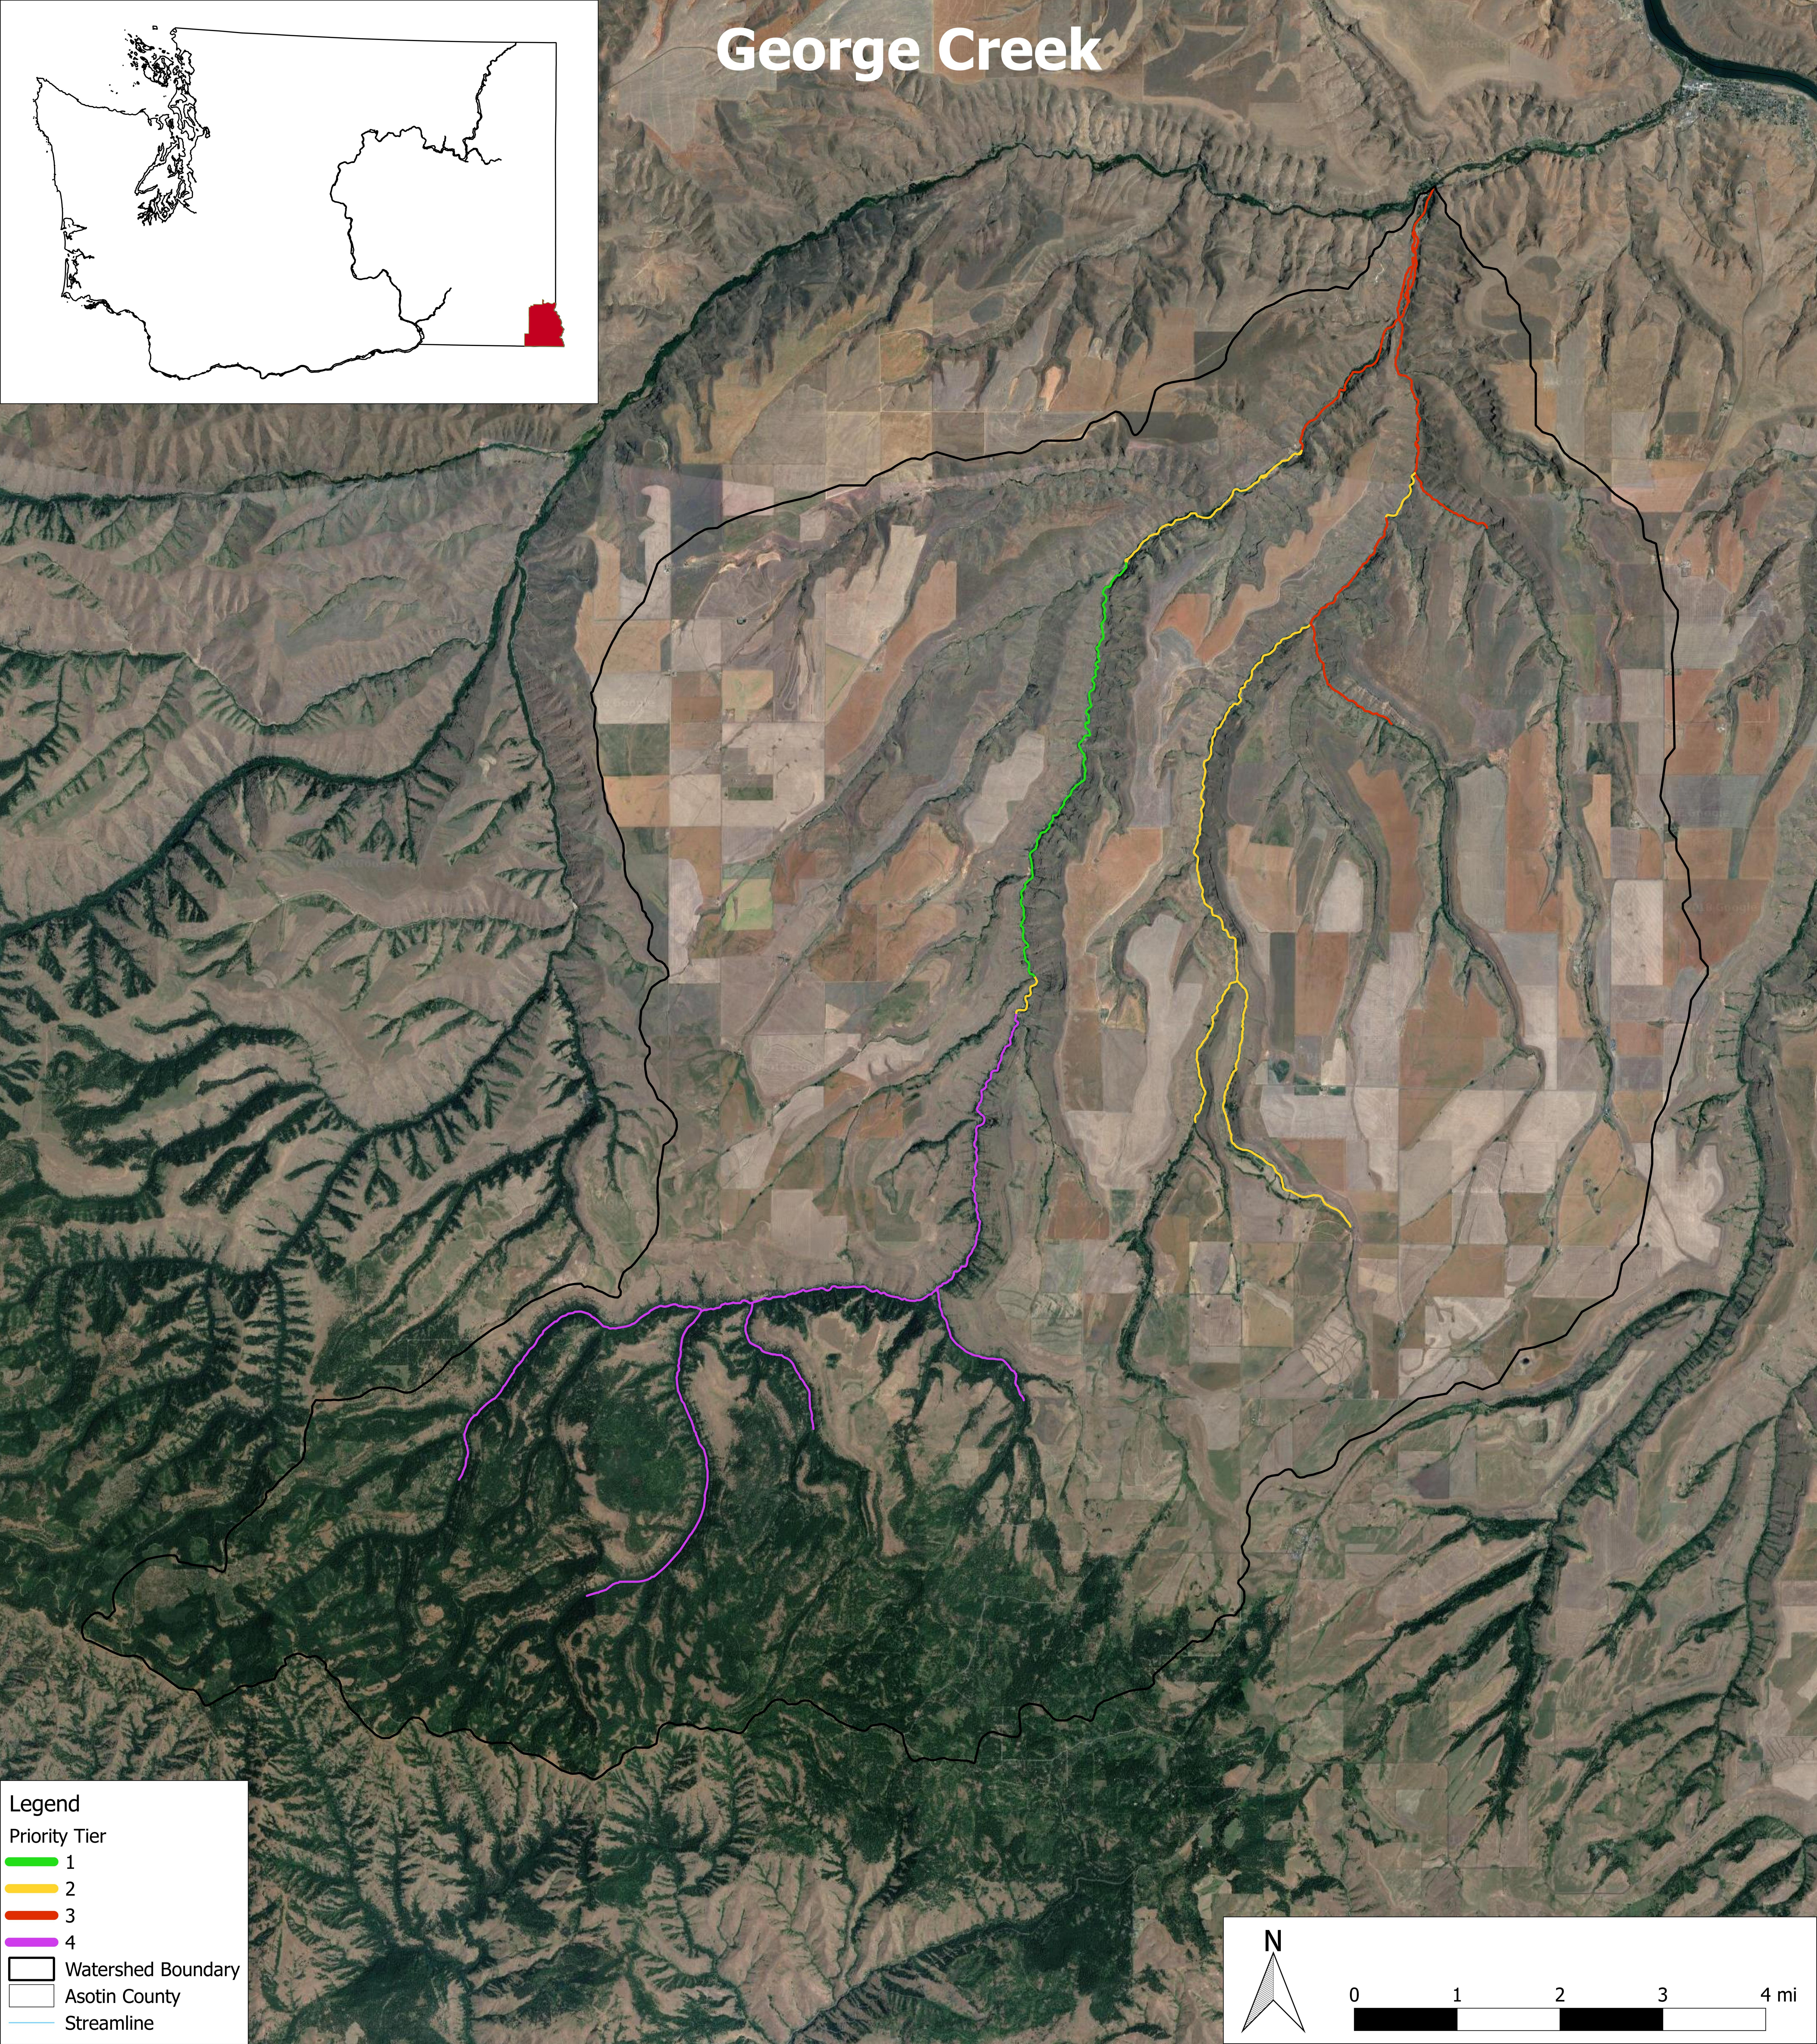

George Creek

Legend

Priority Tier

- 1
- 2
- 3
- 4

Watershed Boundary

Asotin County

Streamline